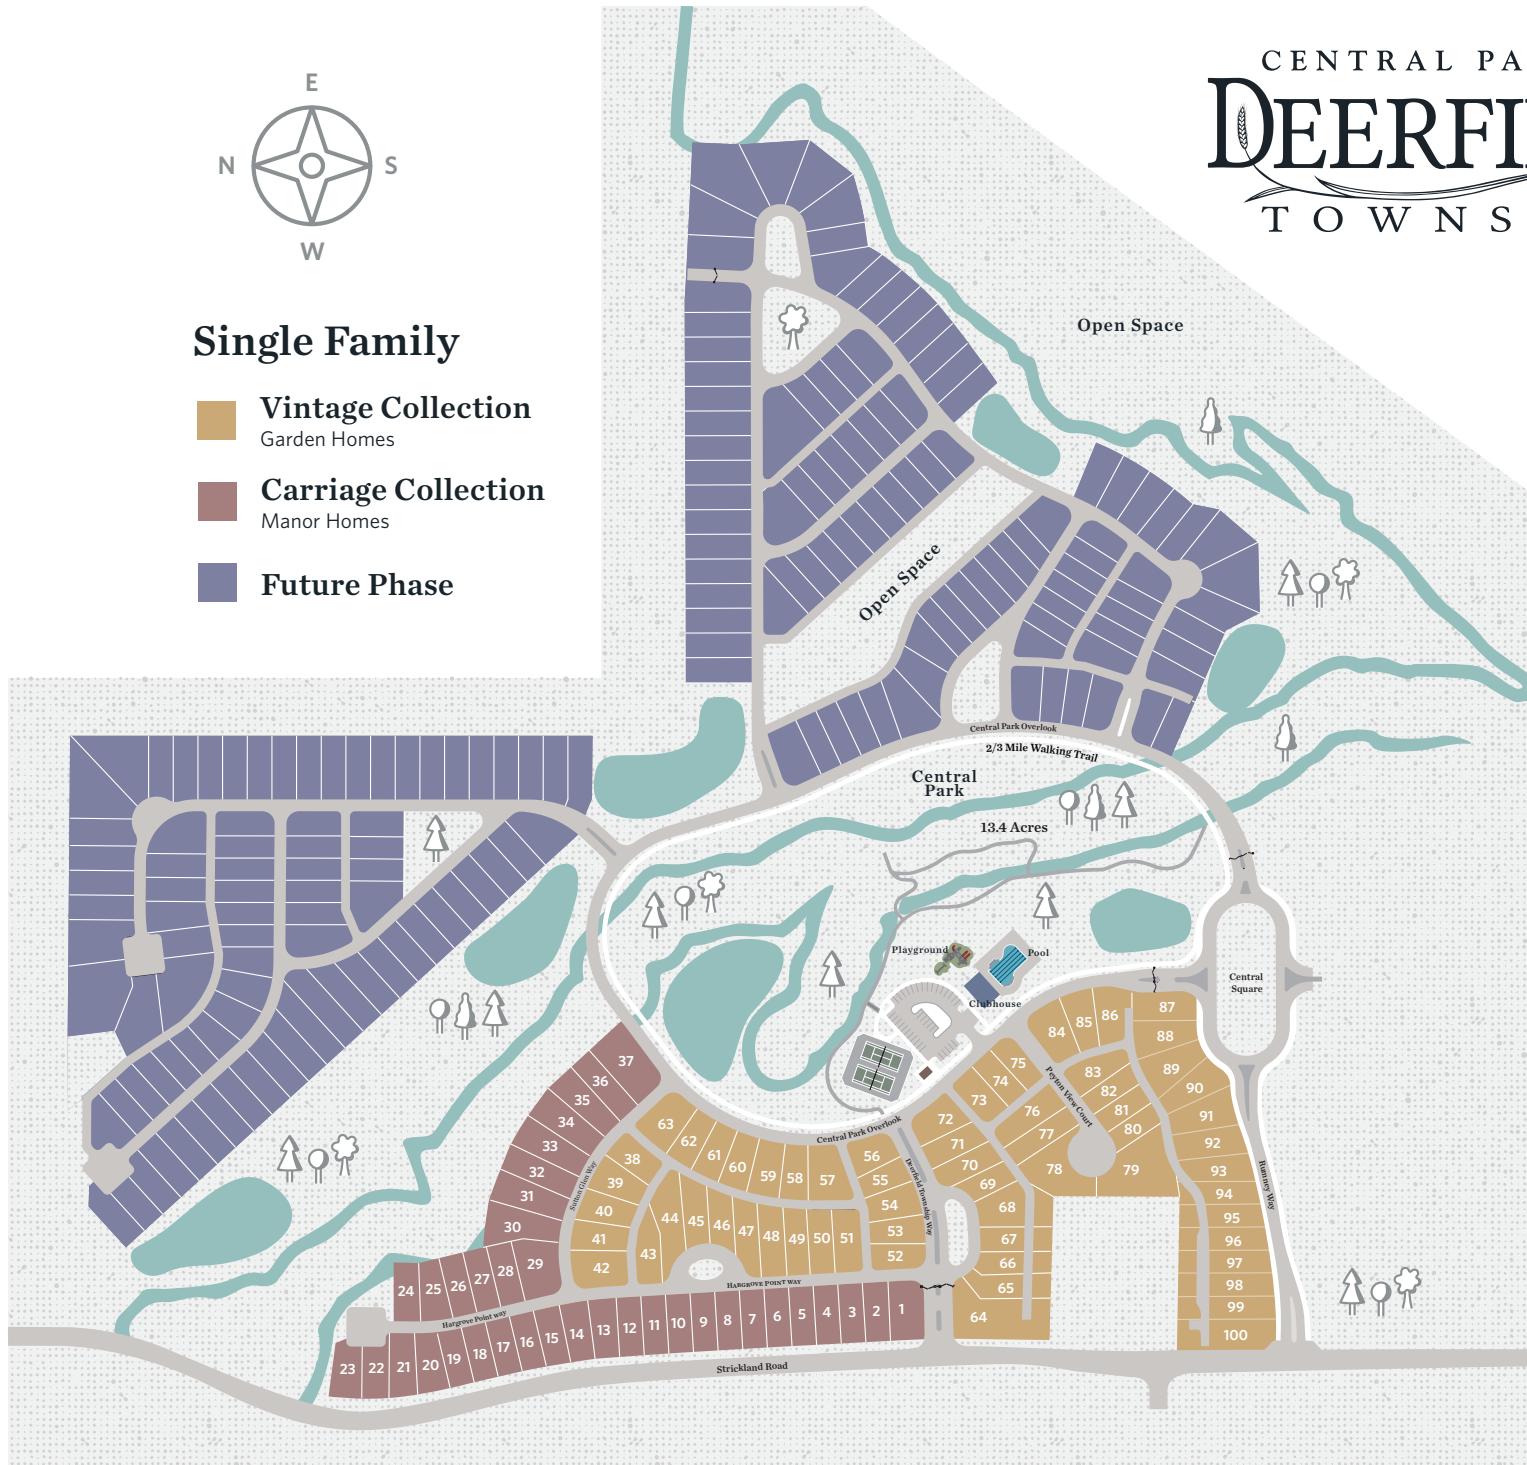

# CENTRAL PARK AT DEERFIELD TOWNSHIP

## Single Family

-  **Vintage Collection**  
Garden Homes
-  **Carriage Collection**  
Manor Homes
-  **Future Phase**

Call: 770.521.2151 — Visit: [TheProvidenceGroup.com](http://TheProvidenceGroup.com)