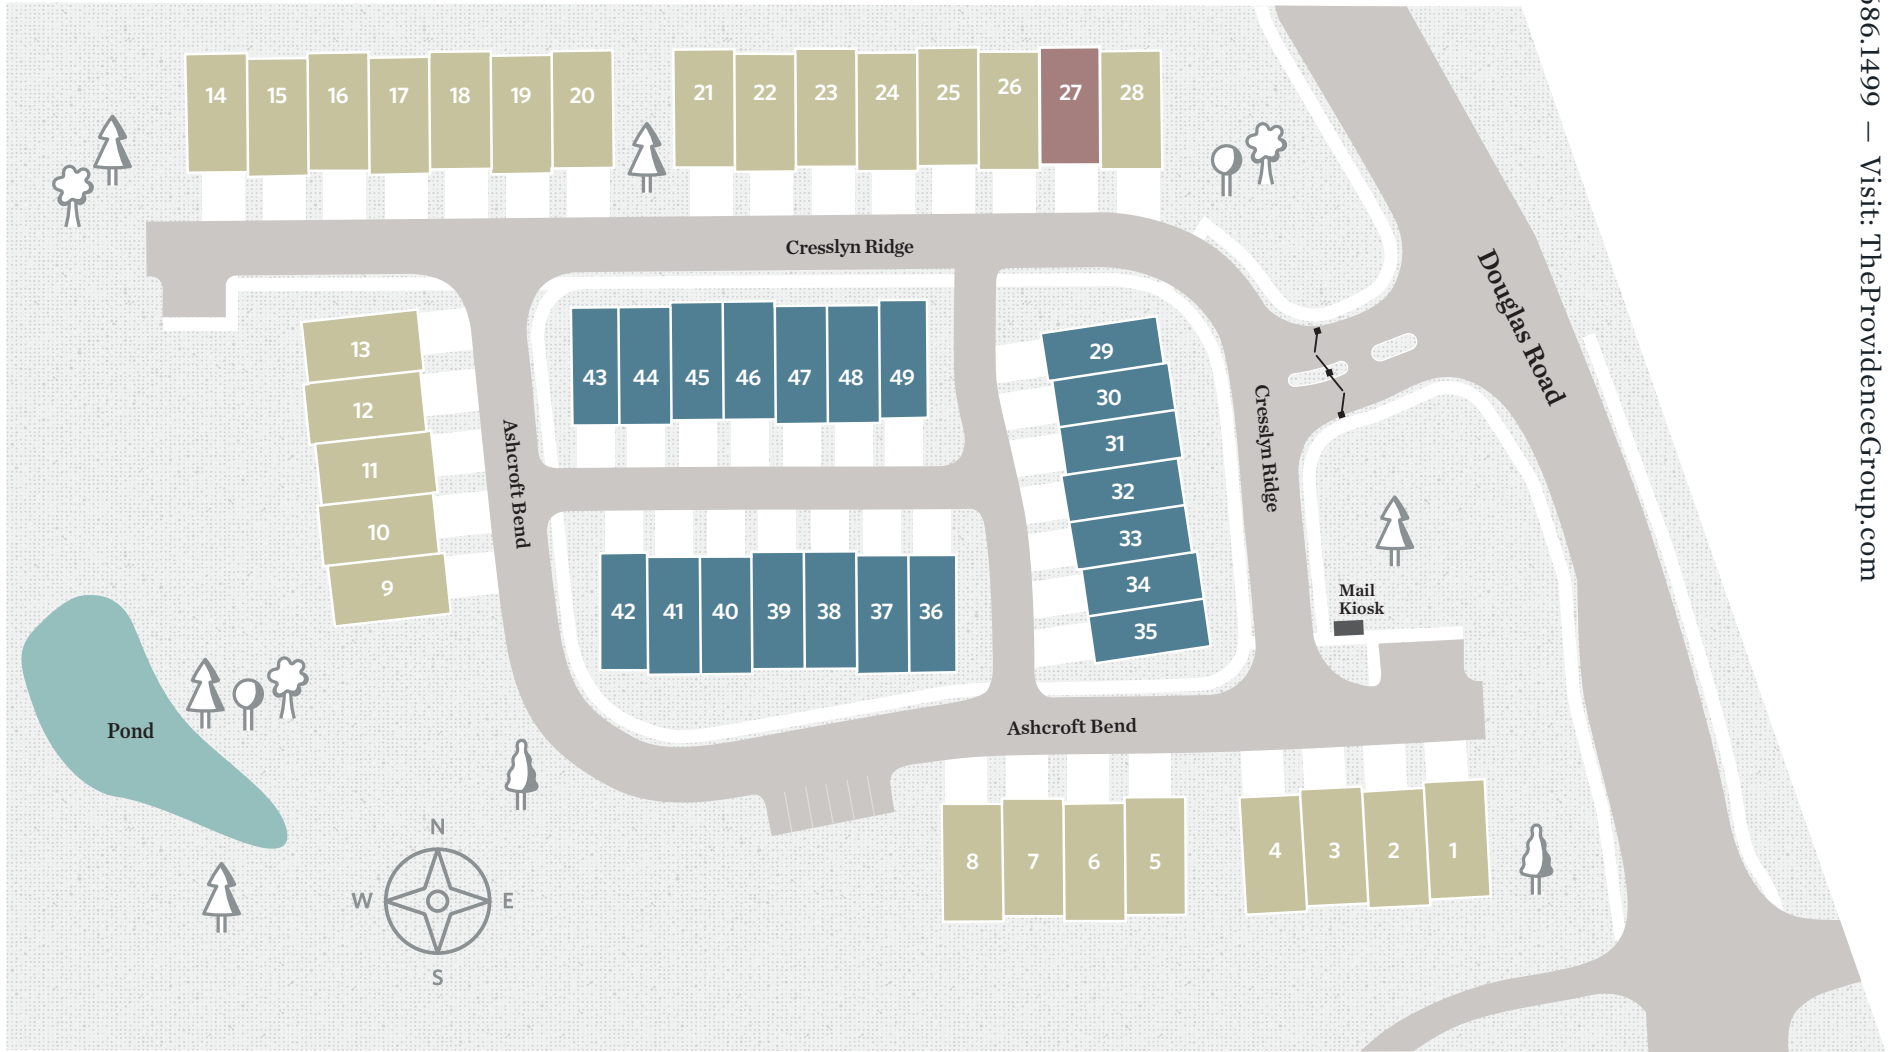

# CRESSLYN

Call: 770.686.1499 — Visit: [TheProvidenceGroup.com](http://TheProvidenceGroup.com)

 **The Classic Collection**  
Front Entry Townhomes

 **The Browstone Collection**  
Front Entry Townhomes

 **Showcase Home**