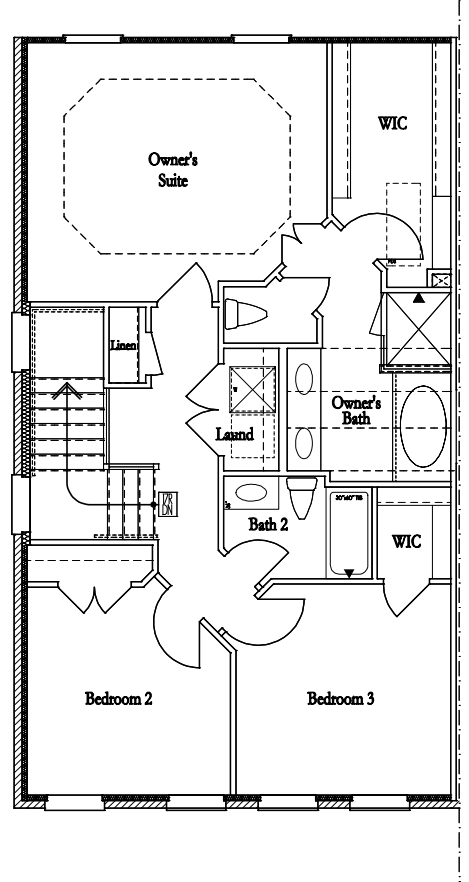

MAKE SPACE
THE PROVIDENCE GROUP
 FOR LIFE

The Finley	Signature Collection	4 Bedrooms / 3.5 Baths	2,363 sq. ft.
-------------------	----------------------	------------------------	---------------

Terrace Level

Main Level

Upper Level

REV. 8/28/17

© The Providence Group of Georgia, LLC Please refer to actual blueprints for an accurate representation of plan. Floorplans and elevations subject to change without notice. Window, door and porch locations may vary by elevation. Subject to error, omission or withdrawal.