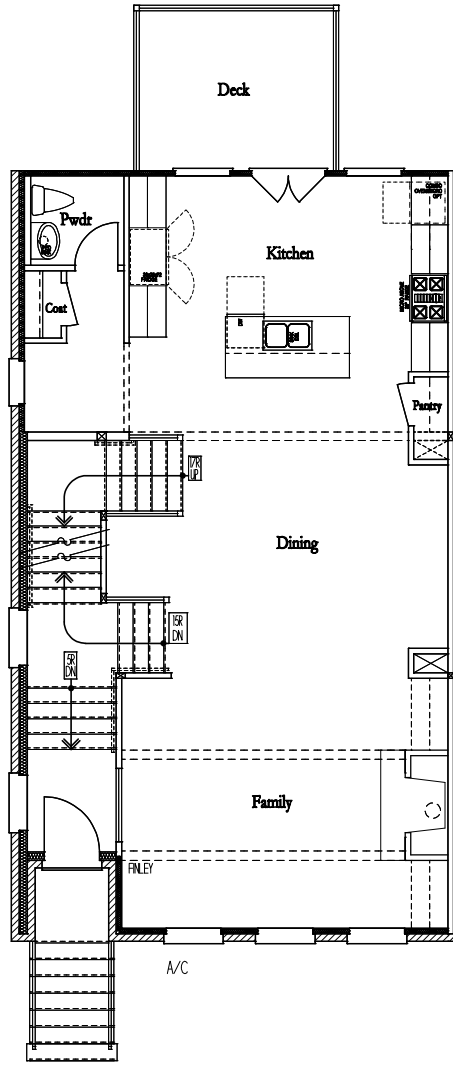

MAKE SPACE
THE PROVIDENCE GROUP
 FOR LIFE

The Finley	Signature Collection	4 Bedrooms / 3.5 Baths	2,363 sq. ft.
-------------------	----------------------	------------------------	---------------

Terrace Level

Main Level

Upper Level

REV. 8/28/17

© The Providence Group of Georgia, LLC Please refer to actual blueprints for an accurate representation of plan. Floorplans and elevations subject to change without notice. Window, door and porch locations may vary by elevation. Subject to error, omission or withdrawal.