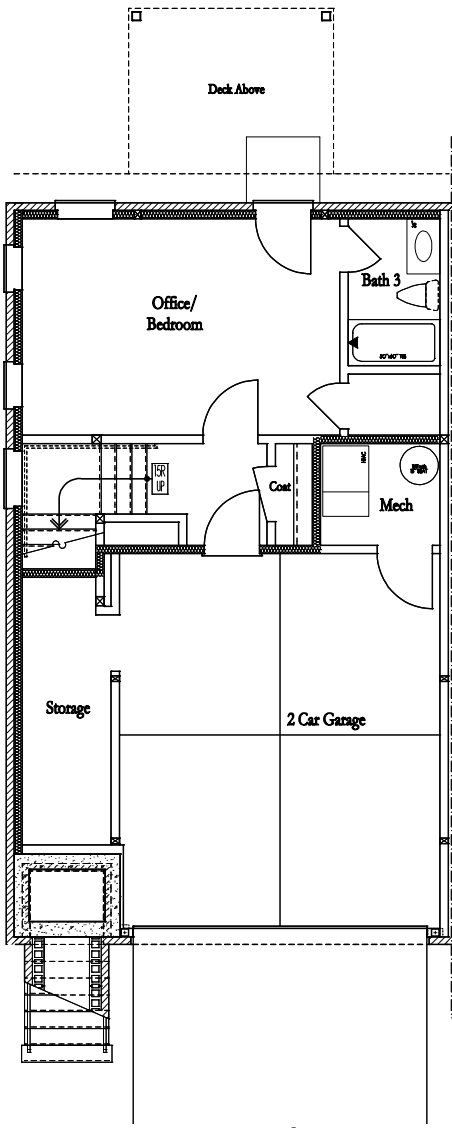

MAKE SPACE
THE PROVIDENCE GROUP
 FOR LIFE

The Finley	Signature Collection	4 Bedrooms / 3.5 Baths	2,363 sq. ft.
-------------------	----------------------	------------------------	---------------

Terrace Level

Main Level

Upper Level

REV. 8/28/17

© The Providence Group of Georgia, LLC Please refer to actual blueprints for an accurate representation of plan. Floorplans and elevations subject to change without notice. Window, door and porch locations may vary by elevation. Subject to error, omission or withdrawal.