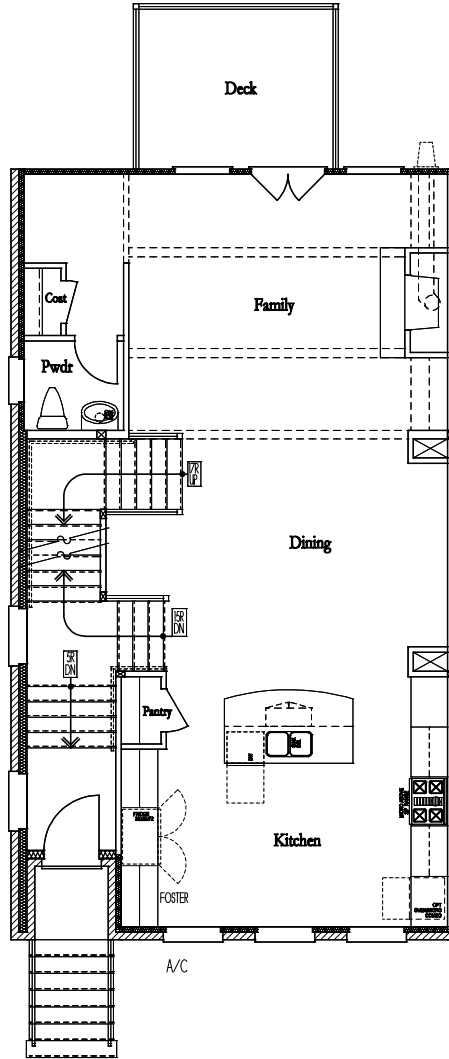

The Foster

Signature Collection

4 Bedrooms / 3.5 Baths

2,363 sq. ft.

Terrace Level

Main Level

Upper Level

REV. 8/28/17

© The Providence Group of Georgia, LLC Please refer to actual blueprints for an accurate representation of plan. Floorplans and elevations subject to change without notice. Window, door and porch locations may vary by elevation. Subject to error, omission or withdrawal.