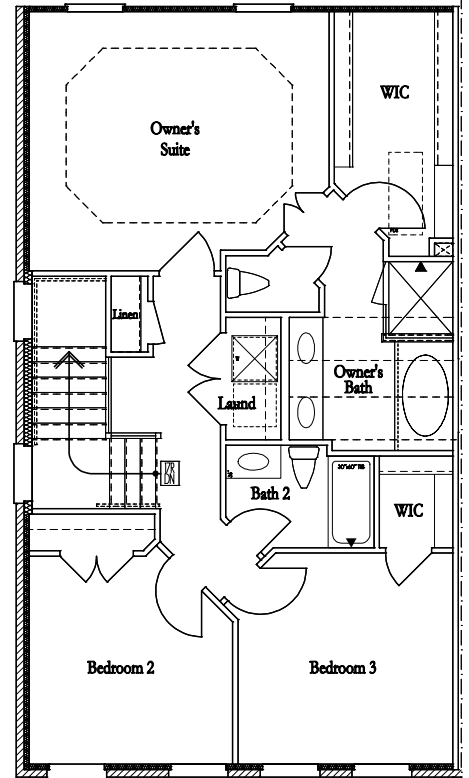

The Foster

Signature Collection

4 Bedrooms / 3.5 Baths

2,363 sq. ft.

Terrace Level

Main Level

Upper Level

REV. 8/28/17

© The Providence Group of Georgia, LLC Please refer to actual blueprints for an accurate representation of plan. Floorplans and elevations subject to change without notice. Window, door and porch locations may vary by elevation. Subject to error, omission or withdrawal.