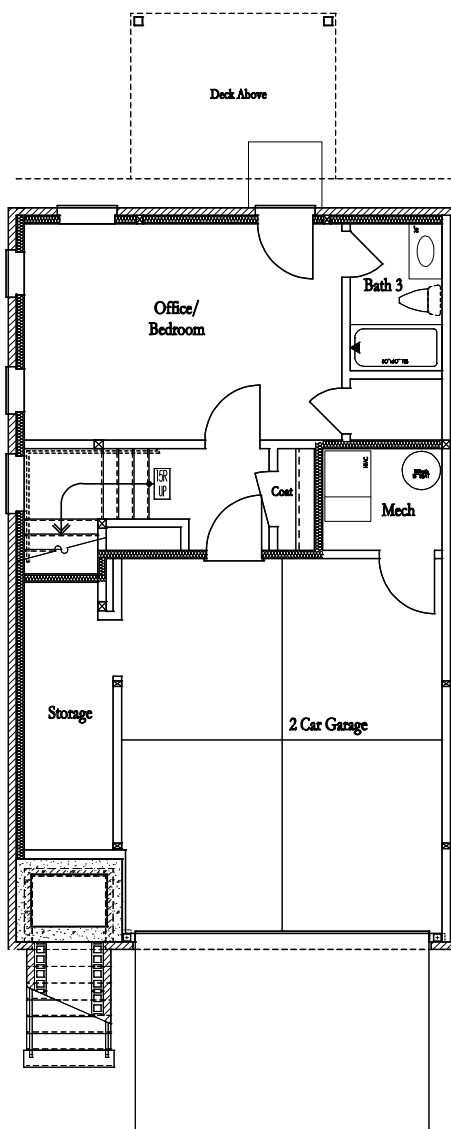

The Foster

Signature Collection

4 Bedrooms / 3.5 Baths

2,363 sq. ft.

Terrace Level

Main Level

Upper Level

REV. 8/28/17

© The Providence Group of Georgia, LLC Please refer to actual blueprints for an accurate representation of plan. Floorplans and elevations subject to change without notice. Window, door and porch locations may vary by elevation. Subject to error, omission or withdrawal.