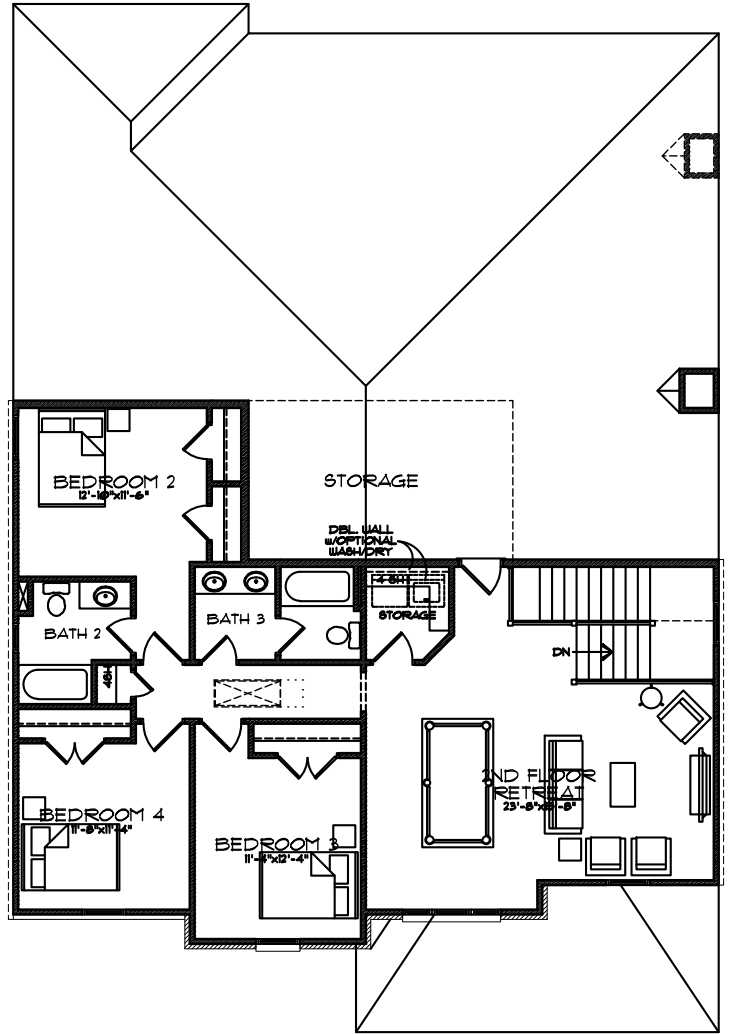

The Greer

Americana Collection

4 Bedrooms / 3.5 Baths

3,389 sq. ft.

Elevation A

Elevation B

Elevation A

First Floor

Second Floor

REV. 8/28/17

© The Providence Group of Georgia, LLC Please refer to actual blueprints for an accurate representation of plan. Floorplans and elevations subject to change without notice. Window, door and porch locations may vary by elevation. Subject to error, omission or withdrawal.