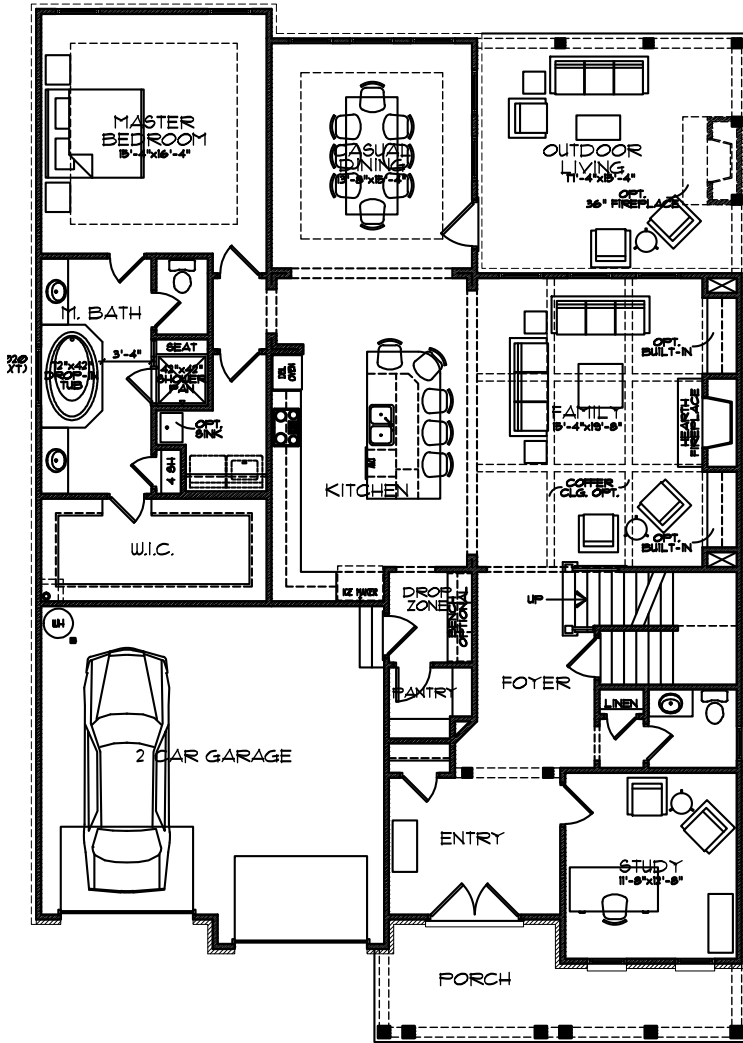

The Greer

Americana Collection

4 Bedrooms / 3.5 Baths

3,389 sq. ft.

Elevation A

Elevation B

Elevation A

First Floor

Second Floor

REV. 8/28/17

© The Providence Group of Georgia, LLC Please refer to actual blueprints for an accurate representation of plan. Floorplans and elevations subject to change without notice. Window, door and porch locations may vary by elevation. Subject to error, omission or withdrawal.